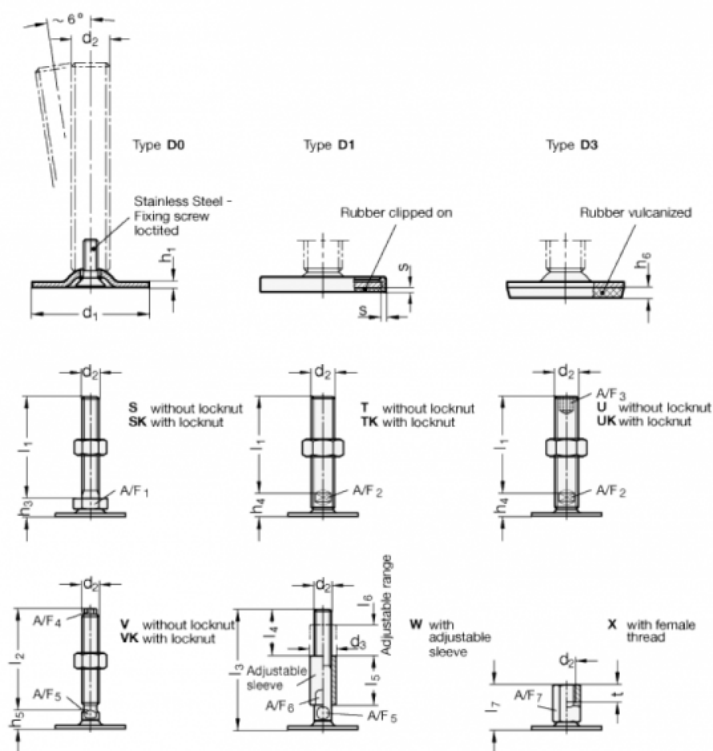

Article number: 204180M20234D0W

Description: E+G levelling foot  
GN 41-80-M20-234-D0-W

Note: W With adjustable sleeve , Hygienic Version, Wrench flat at the bottom

## Measures

A/F5 = 16	l4 = 56
A/F6 = 24	l5 = 56
d1 = 80	l6 = 37
d2 = M20	s =
d3 = 30	
h1 = 3	
h6 =	
l3 = 234	